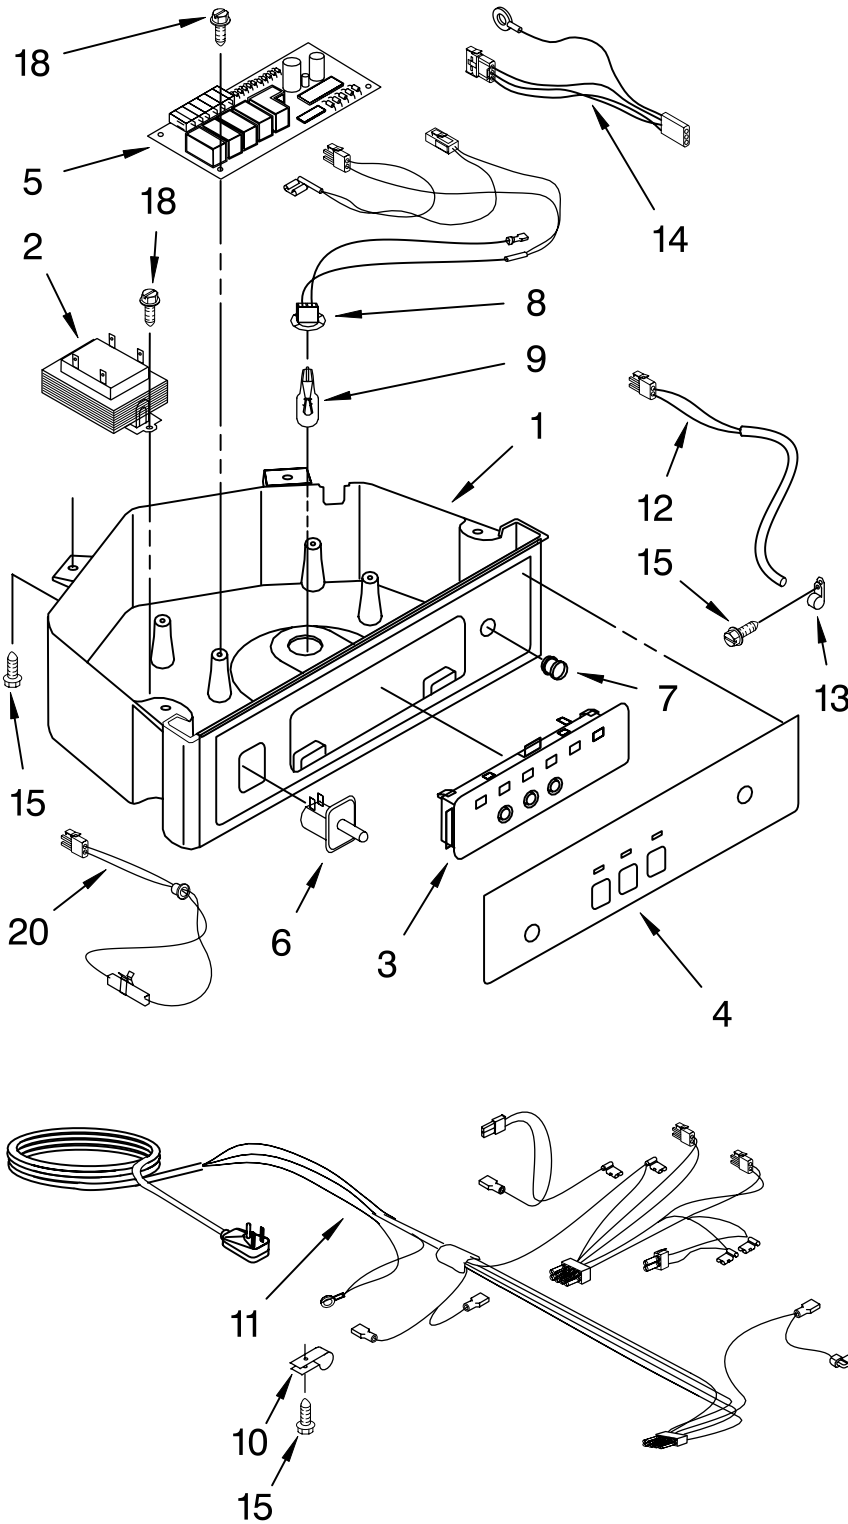

# EVAPORATOR, ICE CUTTER GRID AND WATER PARTS

For Models: KUIS155HLS3  
(STAINLESS STEEL)

<b>Illus. No.</b>	<b>Part No.</b>	<b>DESCRIPTION</b>
1	2185758	Valve, Complete Water
2	2185669	Tube, Plastic
3	488687	Screw 8-15 X 5/8
4	2185523	Dispenser, Water
5	2208420	Evaporator
6	627018	Nut, Compression
7	841707	Insert, Tube
8	2172593	Tube, Water Fill
9	488660	Nut, Speed
10	836667	Spacer
11	2208539	Fastener, Pushnut
12	489443	Screw
13	2185625	Reservoir, Water Slide
14	2185626	Tube
15	2185673	Hose, Overflow
16	2208566	Guide-Ice, Grid
17	2185615	Bracket, Front and Rear
18	2185611	Bracket, Side Left and Right
19	2185681	Harness, Grid
20	2208533	Tube
21	487857	Nut-Ball, Sleeve
22	487627	Ball Sleeve
26	3400886	Screw 8-18 X 1 1/4
28	2185614	Grid Assembly (Complete)
39	2174754	Wire, Grid Cutter
41	2185570	Cover, Grid
42	8281228	Thumbscrew
43	2185624	Reservoir, Water
44	3400884	Screw 8-18 X 5/8
45	2185696	Cap, Drain
46	3400909	Nut, Push-In

# PUMP PARTS

For Models: KUIS155HLS3  
(STAINLESS STEEL)

<b>Illus. No.</b>	<b>Part No.</b>	<b>DESCRIPTION</b>
1	2217220	Pump, Water (Complete)
2	3400884	Screw 8-18 X 5/8
3	2185677	Cover, Pump
4	2185585	Bracket, Connector Assembly

# CONTROL PANEL PARTS

For Models: KUIS155HLS3  
(STAINLESS STEEL)

Illus. No.	Part No.	DESCRIPTION
1	2185738	Box, Control
2	2185657	Transformer
3	2185592	Assembly, Switch (ALSO ORDER #4)
4	2208317W	Overlay
5	6100499	P.C. Board
6	2149705	Switch, Plunger
7	2185694	Lens, LED
8	2185692	Wiring Harness Grid/ Light
9	745362	Bulb
10	2185788	Clamp
11	2187286	Wiring Harness, Complete Unit (Includes Power Cord)
12	2185679	Thermostat, Bin
13	2185825	Clamp
14	2185703	Wiring Harness, Main to Pump,
15	3400884	Screw 8-18 X 5/8
18	3400850	Screw 8-16 X 3/8
20	2185680	Thermister, Ice Control